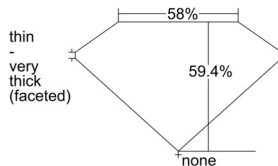

GIA®

FACSIMILE

GIA REPORT 2508560975

Verify this report at GIA.edu

GIA NATURAL DIAMOND DOSSIER®

October 04, 2024
GIA Report Number 2508560975
Shape and Cutting Style ..... Heart Brilliant
Measurements ..... 5.41 x 6.27 x 3.72 mm

GRADING RESULTS

Carat Weight ..... 0.72 carat
Color Grade ..... D
Clarity Grade VVS2

ADDITIONAL GRADING INFORMATION

Polish ..... Excellent
Symmetry ..... Excellent
Fluorescence ..... None
Clarity Characteristics ..... Pinpoint
Inscription(s): GIA 2508560975

PROPORTIONS

Profile not to actual proportions

GRADING SCALES

GIA COLOR SCALE		GIA CLARITY SCALE			
COLORLESS	D	VERY VERY SLIGHTLY INCLUDED	FLAWLESS		
	E		INTERNALLY FLAWLESS		
	F		VVS₁		
	G		VVS₂		
	NEAR COLORLESS	H	VERY SLIGHTLY INCLUDED	VS₁	
		I		VS₂	
		FAINT	J	SLIGHTLY INCLUDED	SI₁
			K		SI₂
	L		I₁		
	M		I₂		
N	I₃				
O					
VERT LIGHT	P	INCLUDED			
	Q				
	R				
	S				
	T				
	U				
	LIGHT		V		
W					
X					
Y					
	Z