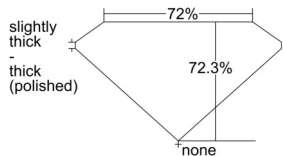

GIA®

FACSIMILE

GIA REPORT 2508571969

Verify this report at GIA.edu

GIA NATURAL DIAMOND DOSSIER®

October 07, 2024
GIA Report Number 2508571969
Shape and Cutting Style ..... Square Modified Brilliant
Measurements ..... 5.31 x 5.20 x 3.76 mm

GRADING RESULTS

Carat Weight ..... 0.91 carat
Color Grade ..... F
Clarity Grade VS2

ADDITIONAL GRADING INFORMATION

Polish ..... Excellent
Symmetry ..... Excellent
Fluorescence ..... None
Clarity Characteristics ..... Cloud, Crystal
Inscription(s): GIA 2508571969

PROPORTIONS

Profile not to actual proportions

GRADING SCALES

GIA COLOR SCALE		GIA CLARITY SCALE	
COLORLESS	D	VERY VERY SLIGHTLY INCLUDED	FLAWLESS
	E		INTERNALLY FLAWLESS
	F		VVS₁
	G		VVS₂
	H		VS₁
	I		VS₂
	J		SI₁
	K		SI₂
	L		I₁
	M		I₂
NEAR COLORLESS	N	SLIGHTLY INCLUDED	I₃
	O		
	P		
	Q		
FAINT	R		
	S		
	T		
	U		
VERY LIGHT	V		
	W		
	X		
	Y		
LIGHT	Z