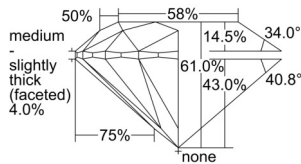

GIA®

FACSIMILE

GIA REPORT 2508572024

Verify this report at GIA.edu

GIA NATURAL DIAMOND DOSSIER®

October 07, 2024
GIA Report Number 2508572024
Shape and Cutting Style ..... Round Brilliant
Measurements ..... 4.47 - 4.49 x 2.73 mm

GRADING RESULTS

Carat Weight ..... 0.33 carat
Color Grade ..... F
Clarity Grade VVS1
Cut Grade ..... Excellent

ADDITIONAL GRADING INFORMATION

Polish ..... Excellent
Symmetry ..... Excellent
Fluorescence ..... None
Clarity Characteristics ..... Pinpoint
Inscription(s): GIA 2508572024

PROPORTIONS

Profile to actual proportions

GRADING SCALES

GIA COLOR SCALE	GIA CLARITY SCALE	GIA CUT SCALE	
D	FLAWLESS	EXCELLENT	
E	INTERNALLY FLAWLESS		
F		VVS₁	VERY GOOD
G	VVS₂		
H	VS₁	GOOD	
I	VS₂		
J	SI₁	FAIR	
K	SI₂		
L	I₁	POOR	
M			
N			
O	I₂		
P			
Q	I₃		
R			
S			
T			
U			
V			
W			
X			
Y			
Z