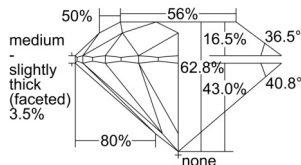

GIA®

FACSIMILE

GIA REPORT 2508576772

Verify this report at GIA.edu

GIA NATURAL DIAMOND DOSSIER®

October 04, 2024
GIA Report Number 2508576772
Shape and Cutting Style ..... Round Brilliant
Measurements ..... 5.26 - 5.28 x 3.31 mm

GRADING RESULTS

Carat Weight ..... 0.57 carat
Color Grade ..... H
Clarity Grade VS1
Cut Grade ..... Excellent

ADDITIONAL GRADING INFORMATION

Polish ..... Excellent
Symmetry ..... Excellent
Fluorescence ..... None
Clarity Characteristics..... Crystal, Feather, Pinpoint, Internal
Graining

Inscription(s): GIA 2508576772

PROPORTIONS

Profile to actual proportions