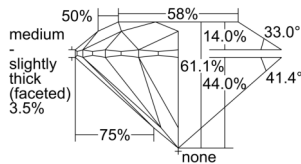

GIA®

FACSIMILE

GIA REPORT 2508578629

Verify this report at GIA.edu

GIA NATURAL DIAMOND DOSSIER®

October 04, 2024
GIA Report Number 2508578629
Shape and Cutting Style ..... Round Brilliant
Measurements ..... 4.31 - 4.34 x 2.64 mm

GRADING RESULTS

Carat Weight ..... 0.30 carat
Color Grade ..... F
Clarity Grade S11
Cut Grade ..... Excellent

ADDITIONAL GRADING INFORMATION

Polish ..... Excellent
Symmetry ..... Excellent
Fluorescence ..... None
Clarity Characteristics ..... Cloud
Inscription(s): GIA 2508578629

PROPORTIONS

Profile to actual proportions

GRADING SCALES

GIA COLOR SCALE	GIA CLARITY SCALE	GIA CUT SCALE	
D	FLAWLESS	EXCELLENT	
E	INTERNALLY FLAWLESS		
F		VVS₁	VERY GOOD
G	VVS₂		
H	VS₁	GOOD	
I	VS₂		
J	S1₁	FAIR	
K	S1₂		
L	I₁	POOR	
M	I₂		
N	I₃		
O			
P			
Q			
R			
S			
T			
U			
V			
W			
X			
Y			
Z