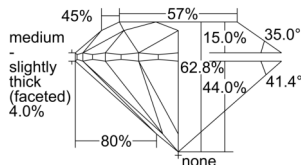

GIA®

FACSIMILE

GIA REPORT 2508584475

Verify this report at GIA.edu

GIA NATURAL DIAMOND DOSSIER®

October 10, 2024
GIA Report Number 2508584475
Shape and Cutting Style ..... Round Brilliant
Measurements ..... 4.88 - 4.91 x 3.08 mm

GRADING RESULTS

Carat Weight ..... 0.45 carat
Color Grade I
Clarity Grade S11
Cut Grade ..... Excellent

ADDITIONAL GRADING INFORMATION

Polish ..... Excellent
Symmetry ..... Excellent
Fluorescence ..... None
Clarity Characteristics ..... Cloud, Crystal
Inscription(s): GIA 2508584475

PROPORTIONS

Profile to actual proportions

GRADING SCALES

GIA COLOR SCALE

COLORLESS	D
	E
	F
	G
	H
	I
	J
NEAR COLORLESS	K
	L
Faint	M
	N
	O
	P
Very Light	Q
	R
	S
	T
	U
	V
Light	W
	X
	Y
	Z

GIA CLARITY SCALE

FLAWLESS	VERY VERY SLIGHTLY INCLUDED	VVS₁	
			VVS₂
INTERNALLY FLAWLESS	VERY SLIGHTLY INCLUDED	VS₁	
		VS₂	
SLIGHTLY INCLUDED	INCLUDED	SI₁	
		SI₂	
I₁	I₂	I₃	

GIA CUT SCALE

EXCELLENT	VERY GOOD	GOOD	FAIR	POOR