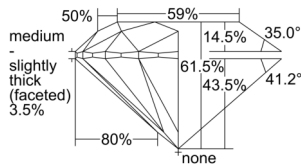

GIA®

FACSIMILE

GIA REPORT 2508586434

Verify this report at GIA.edu

GIA NATURAL DIAMOND DOSSIER®

October 07, 2024
GIA Report Number **2508586434**
Shape and Cutting Style ..... **Round Brilliant**
Measurements ..... **5.08 - 5.10 x 3.13 mm**

GRADING RESULTS

Carat Weight ..... **0.50 carat**
Color Grade ..... **D**
Clarity Grade **S11**
Cut Grade ..... **Excellent**

ADDITIONAL GRADING INFORMATION

Polish ..... **Excellent**
Symmetry ..... **Excellent**
Fluorescence ..... **Faint**
Clarity Characteristics ..... **Feather, Crystal**
Inscription(s): **GIA 2508586434**

PROPORTIONS

Profile to actual proportions

GRADING SCALES

GIA COLOR SCALE	GIA CLARITY SCALE	GIA CUT SCALE	
D	FLAWLESS	EXCELLENT	
E	INTERNALLY FLAWLESS		
F		VVS₁	VERY GOOD
G	VVS₂		
H	VS₁	GOOD	
I	VS₂		
J	S1₁	FAIR	
K	S1₂		
L	I₁	POOR	
M	I₂		
N	I₃		
O			
P			
Q			
R			
S			
T			
U			
V			
W			
X			
Y			
Z