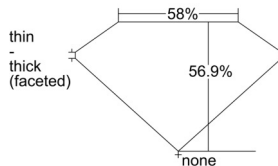

GIA®

FACSIMILE

GIA REPORT 2508599474

Verify this report at GIA.edu

GIA NATURAL DIAMOND DOSSIER®

October 08, 2024
GIA Report Number 2508599474
Shape and Cutting Style ..... Heart Brilliant
Measurements ..... 4.57 x 5.18 x 2.95 mm

GRADING RESULTS

Carat Weight ..... 0.40 carat
Color Grade I
Clarity Grade VS2

ADDITIONAL GRADING INFORMATION

Polish ..... Excellent
Symmetry ..... Very Good
Fluorescence ..... None
Clarity Characteristics..... Feather, Crystal, Needle
Inscription(s): GIA 2508599474

PROPORTIONS

Profile not to actual proportions

GRADING SCALES

GIA COLOR SCALE		GIA CLARITY SCALE			
COLORLESS	D	VERY VERY SLIGHTLY INCLUDED	FLAWLESS		
	E		INTERNALLY FLAWLESS		
	F		VVS₁		
	NEAR COLORLESS	G	VVS₂		
		H	VERY SLIGHTLY INCLUDED	VS₁	
		I		VS₂	
		J		SLIGHTLY INCLUDED	SI₁
	K	SI₂			
	FAINT	L	INCLUDED	I₁	
		M		I₂	
N		I₃			
O					
VERT LIGHT		P			
		Q			
		R			
		S			
LIGHT	T				
	U				
	V				
	W				
	X				
	Y				
	Z