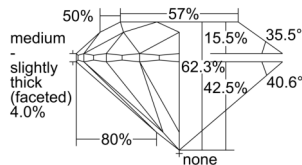

GIA®

FACSIMILE

GIA REPORT 2508637279

Verify this report at GIA.edu

GIA NATURAL DIAMOND DOSSIER®

October 11, 2024
GIA Report Number 2508637279
Shape and Cutting Style ..... Round Brilliant
Measurements ..... 4.25 - 4.27 x 2.65 mm

GRADING RESULTS

Carat Weight ..... 0.30 carat
Color Grade ..... F
Clarity Grade S11
Cut Grade ..... Excellent

ADDITIONAL GRADING INFORMATION

Polish ..... Excellent
Symmetry ..... Excellent
Fluorescence ..... None
Clarity Characteristics..... Cloud, Crystal, Indented Natural
Inspection(s): GIA 2508637279

PROPORTIONS

Profile to actual proportions

GRADING SCALES

GIA COLOR SCALE	GIA CLARITY SCALE	GIA CUT SCALE	
D	FLAWLESS	EXCELLENT	
E	INTERNALLY FLAWLESS		
F		VVS₁	VERY GOOD
G	VVS₂		
H	VS₁	GOOD	
I	VS₂		
J	S1₁	FAIR	
K	S1₂		
L	I₁	POOR	
M	I₂		
N	I₃		
O			
P			
Q			
R			
S			
T			
U			
V			
W			
X			
Y			
Z