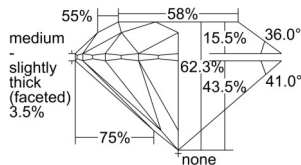

GIA®

FACSIMILE

GIA REPORT 2508644784

Verify this report at GIA.edu

GIA NATURAL DIAMOND DOSSIER®

October 14, 2024
GIA Report Number 2508644784
Shape and Cutting Style ..... Round Brilliant
Measurements ..... 5.22 - 5.24 x 3.26 mm

GRADING RESULTS

Carat Weight ..... 0.55 carat
Color Grade ..... K
Clarity Grade ..... Internally Flawless
Cut Grade ..... Excellent

ADDITIONAL GRADING INFORMATION

Polish ..... Excellent
Symmetry ..... Excellent
Fluorescence ..... Medium Blue
Clarity Characteristics ..... Minor Details of Polish
Inspection(s): GIA 2508644784

PROPORTIONS

Profile to actual proportions

GRADING SCALES

GIA COLOR SCALE	GIA CLARITY SCALE	GIA CUT SCALE	
D	FLAWLESS	EXCELLENT	
E	INTERNALLY FLAWLESS		
F		VVS₁	VERY GOOD
G	VVS₂		
H	VS₁	GOOD	
I	VS₂		
J	SI₁	FAIR	
K	SI₂		
L	I₁	POOR	
M	I₂		
N	I₃		
O			
P			
Q			
R			
S			
T			
U			
V			
W			
X			
Y			
Z