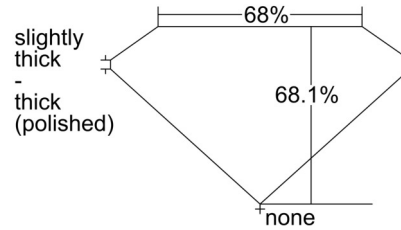

PROPORTIONS

Profile not to actual proportions