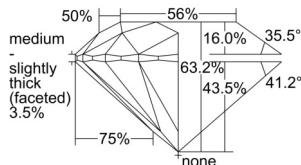

GIA®

FACSIMILE

GIA NATURAL DIAMOND DOSSIER®

November 07, 2024
GIA Report Number 2508783719
Shape and Cutting Style ..... Round Brilliant
Measurements ..... 5.13 - 5.15 x 3.25 mm

GRADING RESULTS

Carat Weight ..... 0.52 carat
Color Grade I
Clarity Grade S11
Cut Grade ..... Excellent

ADDITIONAL GRADING INFORMATION

Polish ..... Excellent
Symmetry ..... Excellent
Fluorescence ..... None
Clarity Characteristics ..... Cloud
Inscription(s): GIA 2508783719

GIA REPORT 2508783719

Verify this report at GIA.edu

PROPORTIONS

Profile to actual proportions

GRADING SCALES

GIA COLOR SCALE	GIA CLARITY SCALE	GIA CUT SCALE	
D	FLAWLESS	EXCELLENT	
E	INTERNALLY FLAWLESS		
F		VVS₁	VERY GOOD
G	VVS₂		
H	VS₁	GOOD	
I	VS₂		
J	S1₁	FAIR	
K	S1₂		
L	I₁	POOR	
M	I₂		
N	I₃		
O			
P			
Q			
R			
S			
T			
U			
V			
W			
X			
Y			
Z