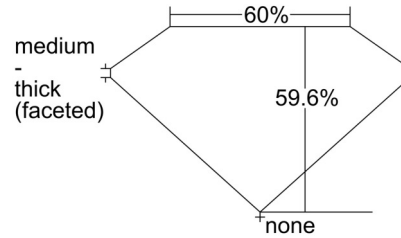

PROPORTIONS

Profile not to actual proportions