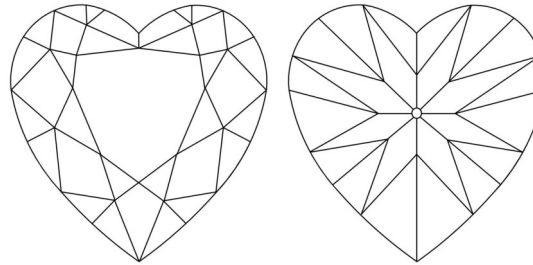

CLARITY CHARACTERISTICS

GRADING SCALES

GIA COLOR SCALE		GIA CLARITY SCALE		
COLOURLESS	D	VERY VERY SLIGHTLY INCLUDED	FLAWLESS	
	E		INTERNALLY FLAWLESS	
	F		VVS₁	
NEAR COLOURLESS	G		VVS₂	
	H		VERY SLIGHTLY INCLUDED	VS₁
	I			VS₂
J	SLIGHTLY INCLUDED	SI₁		
FAINT		K	SI₂	
		L	INCLUDED	I₁
M	I₂			
VERY LIGHT	N	I₃		
	O			
	P			
LIGHT	Q			
	R			
	S			
	T			
	U			
	V			
	W			
X				
Y				
Z				

reportcheck.gia.edu

The results documented in this report refer only to the diamond described, and were obtained using the techniques and equipment available to GIA at the time of examination. This report is not a guarantee or valuation. For additional information and important limitations and disclaimers, please see GIA.edu/terms or call +1 800 421 7250 or +1 760 603 4500. ©2023 Gemological Institute of America, Inc.

THE SECURITY FEATURES IN THIS DOCUMENT, INCLUDING THE HOLOGRAM, SECURITY SCREEN AND MICROPRINT LINES, IN ADDITION TO THOSE NOT LISTED, EXCEED DOCUMENT SECURITY INDUSTRY GUIDELINES.