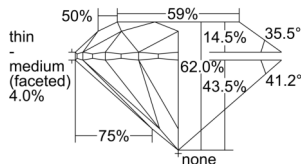

GIA®

FACSIMILE

GIA REPORT 2508844124

Verify this report at GIA.edu

GIA NATURAL DIAMOND DOSSIER®

November 11, 2024
GIA Report Number 2508844124
Shape and Cutting Style ..... Round Brilliant
Measurements ..... 6.16 - 6.19 x 3.83 mm

GRADING RESULTS

Carat Weight ..... 0.90 carat
Color Grade ..... F
Clarity Grade S11
Cut Grade ..... Excellent

ADDITIONAL GRADING INFORMATION

Polish ..... Excellent
Symmetry ..... Excellent
Fluorescence ..... None
Clarity Characteristics ..... Cloud, Feather, Crystal
Inspection(s): GIA 2508844124

PROPORTIONS

Profile to actual proportions