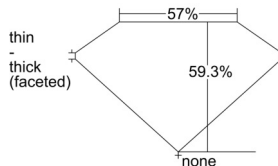

GIA®

FACSIMILE

GIA REPORT 2508911802

Verify this report at GIA.edu

GIA NATURAL DIAMOND DOSSIER®

November 28, 2024
GIA Report Number 2508911802
Shape and Cutting Style ..... Heart Brilliant
Measurements ..... 4.90 x 5.77 x 3.42 mm

GRADING RESULTS

Carat Weight ..... 0.54 carat
Color Grade ..... G
Clarity Grade VS2

ADDITIONAL GRADING INFORMATION

Polish ..... Excellent
Symmetry ..... Excellent
Fluorescence ..... Faint
Clarity Characteristics ..... Cloud, Crystal
Inscription(s): GIA 2508911802

PROPORTIONS

Profile not to actual proportions

GRADING SCALES

GIA COLOR SCALE		GIA CLARITY SCALE			
COLORLESS	D	VERY VERY SLIGHTLY INCLUDED	FLAWLESS		
	E		INTERNALLY FLAWLESS		
	F	VERY SLIGHTLY INCLUDED	VVS₁		
	G		VVS₂		
	H		VS₁		
	NEAR COLORLESS	I	SLIGHTLY INCLUDED	VS₂	
		J		SI₁	
		FAINT	K	INCLUDED	SI₂
			L		I₁
			M		I₂
VERTICALLY LIGHT	N	LIGHT	I₃		
	O				
	P				
	Q				
	R