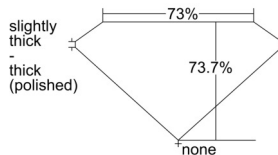

GIA®

FACSIMILE

GIA REPORT 2508919815

Verify this report at GIA.edu

GIA NATURAL DIAMOND DOSSIER®

December 02, 2024
GIA Report Number 2508919815
Shape and Cutting Style ..... Square Modified Brilliant
Measurements ..... 4.03 x 4.00 x 2.95 mm

GRADING RESULTS

Carat Weight ..... 0.40 carat
Color Grade ..... F
Clarity Grade SI2

ADDITIONAL GRADING INFORMATION

Polish ..... Excellent
Symmetry ..... Excellent
Fluorescence ..... None
Clarity Characteristics ..... Crystal, Cloud
Inscription(s): GIA 2508919815

PROPORTIONS

Profile not to actual proportions

GRADING SCALES

GIA COLOR SCALE		GIA CLARITY SCALE			
COLORLESS	D	VERY VERY SLIGHTLY INCLUDED	FLAWLESS		
	E		INTERNALLY FLAWLESS		
	F		VVS₁		
	NEAR COLORLESS	G	VERY SLIGHTLY INCLUDED	VVS₂	
		H		VS₁	
		FAINT	I	SLIGHTLY INCLUDED	VS₂
			J		SI₁
			K	SI₂	
	LIGHT	L	INCLUDED	I₁	
		M		I₂	
N		I₃			
O					
P					
Q					
R