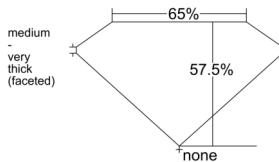

GIA®

FACSIMILE

GIA REPORT 2514035856

Verify this report at GIA.edu

GIA NATURAL DIAMOND DOSSIER®

December 20, 2024
GIA Report Number 2514035856
Shape and Cutting Style ..... Heart Brilliant
Measurements ..... 4.84 x 5.53 x 3.18 mm

GRADING RESULTS

Carat Weight ..... 0.50 carat
Color Grade ..... L, Faint Brown
Clarity Grade SI1

ADDITIONAL GRADING INFORMATION

Polish ..... Very Good
Symmetry ..... Very Good
Fluorescence ..... None
Clarity Characteristics ..... Feather, Cavity
Inscription(s): GIA 2514035856

PROPORTIONS

Profile not to actual proportions

GRADING SCALES

GIA COLOR SCALE		GIA CLARITY SCALE			
COLORLESS	D	VERY VERY SLIGHTLY INCLUDED	FLAWLESS		
	E		INTERNALLY FLAWLESS		
	F		VVS₁		
	NEAR COLORLESS	G	VERY SLIGHTLY INCLUDED	VVS₂	
		H		VS₁	
		FAINT	I	SLIGHTLY INCLUDED	VS₂
			J		SI₁
			K	SI₂	
	LIGHT	L	INCLUDED	I₁	
		M		I₂	
N		I₃			
O					
P					
Q					
R