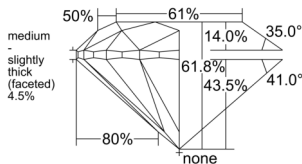

GIA®

FACSIMILE

GIA REPORT 2514076994

Verify this report at GIA.edu

GIA NATURAL DIAMOND DOSSIER®

December 26, 2024
GIA Report Number 2514076994
Shape and Cutting Style ..... Round Brilliant
Measurements ..... 4.66 - 4.70 x 2.89 mm

GRADING RESULTS

Carat Weight ..... 0.40 carat
Color Grade I
Clarity Grade VS1
Cut Grade ..... Excellent

ADDITIONAL GRADING INFORMATION

Polish ..... Excellent
Symmetry ..... Excellent
Fluorescence ..... None
Clarity Characteristics..... Crystal, Feather, Cloud, Pinpoint
Inscription(s): GIA 2514076994

PROPORTIONS

Profile to actual proportions