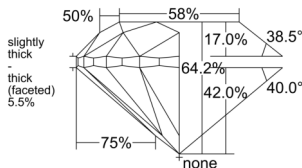

GIA®

FACSIMILE

GIA REPORT 2514089480

Verify this report at GIA.edu

GIA NATURAL DIAMOND DOSSIER®

December 27, 2024
GIA Report Number 2514089480
Shape and Cutting Style ..... Round Brilliant
Measurements ..... 5.22 - 5.25 x 3.36 mm

GRADING RESULTS

Carat Weight ..... 0.60 carat
Color Grade ..... D
Clarity Grade S11
Cut Grade ..... Very Good

ADDITIONAL GRADING INFORMATION

Polish ..... Excellent
Symmetry ..... Excellent
Fluorescence ..... Medium Blue
Clarity Characteristics ..... Crystal
Inscription(s): GIA 2514089480

PROPORTIONS

Profile to actual proportions

GRADING SCALES

GIA
COLOR
SCALE

COLORESS	D
	E
	F
	G
	H
	I
	J
NEAR COLORESS	K
	L
FANIT	M
	N
	O
	P
VERY LIGHT	Q
	R
	S
	T
	U
	V
	W
	X
	Y
LIGHT	Z

GIA
CLARITY
SCALE

VERY VERY SLIGHTLY INCLUDED	FLAWLESS
	INTERNALLY FLAWLESS
VERY SLIGHTLY INCLUDED	VVS₁
	VVS₂
SLIGHTLY INCLUDED	VS₁
	VS₂
INCLUDED	S1₁
	S1₂
	I₁
	I₂
	I₃

GIA
CUT
SCALE

EXCELLENT
VERY GOOD
GOOD
FAIR
POOR