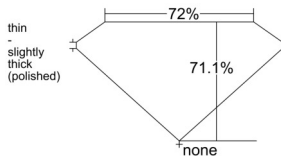

GIA®

FACSIMILE

GIA REPORT 2514107383

Verify this report at GIA.edu

GIA NATURAL DIAMOND DOSSIER®

January 02, 2025
GIA Report Number 2514107383
Shape and Cutting Style ..... **Square Modified Brilliant**
Measurements ..... 4.54 x 4.45 x 3.16 mm

GRADING RESULTS

Carat Weight ..... 0.52 carat
Color Grade ..... F
Clarity Grade VVS1

ADDITIONAL GRADING INFORMATION

Polish ..... Very Good
Symmetry ..... Excellent
Fluorescence ..... None
Clarity Characteristics ..... Pinpoint
Inscription(s): GIA 2514107383

PROPORTIONS

Profile not to actual proportions

GRADING SCALES

GIA COLOR SCALE		GIA CLARITY SCALE			
COLORLESS	D	VERY VERY SLIGHTLY INCLUDED	FLAWLESS		
	E		INTERNALLY FLAWLESS		
	F	VERY SLIGHTLY INCLUDED	VVS₁		
	G		VVS₂		
	H		VS₁		
	NEAR COLORLESS	I	SLIGHTLY INCLUDED	VS₂	
		J		SI₁	
		FAINT	K	INCLUDED	SI₂
			L		I₁
			M		I₂
VERT LIGHT	N	LIGHT	I₃		
	O				
	P				
	Q				
	R				
	S				
	T