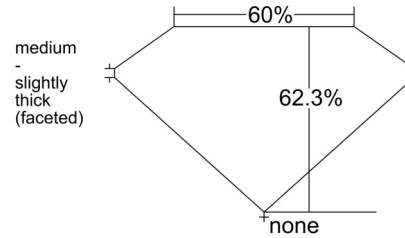

GIA NATURAL DIAMOND GRADING REPORT

January 01, 2025
 GIA Report Number 2514108576
 Shape and Cutting Style Oval Brilliant
 Measurements 7.83 x 5.66 x 3.53 mm

GRADING RESULTS

Carat Weight 1.01 carat
 Color Grade I
 Clarity Grade SI1

ADDITIONAL GRADING INFORMATION

Polish Excellent
 Symmetry Excellent
 Fluorescence None
 Inscription(s): GIA 2514108576

Comments: Clouds are not shown. Pinpoints are not shown.

PROPORTIONS

Profile not to actual proportions

CLARITY CHARACTERISTICS

KEY TO SYMBOLS*

- Crystal
- ~ Feather
- \\ Needle

* Red symbols denote internal characteristics (inclusions). Green or black symbols denote external characteristics (blemishes). Diagram is an approximate representation of the diamond, and symbols shown indicate type, position, and approximate size of clarity characteristics. All clarity characteristics may not be shown. Details of finish are not shown.