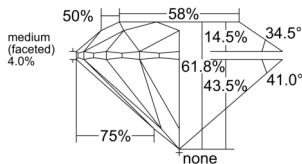

GIA®

FACSIMILE

GIA REPORT 2514109576

Verify this report at GIA.edu

GIA NATURAL DIAMOND DOSSIER®

January 01, 2025
GIA Report Number 2514109576
Shape and Cutting Style ..... Round Brilliant
Measurements ..... 4.46 - 4.48 x 2.76 mm

GRADING RESULTS

Carat Weight ..... 0.33 carat
Color Grade ..... D
Clarity Grade VS1
Cut Grade ..... Excellent

ADDITIONAL GRADING INFORMATION

Polish ..... Excellent
Symmetry ..... Excellent
Fluorescence ..... None
Clarity Characteristics ..... Crystal, Pinpoint
Inscription(s): GIA 2514109576

PROPORTIONS

Profile to actual proportions

GRADING SCALES

GIA COLOR SCALE	GIA CLARITY SCALE	GIA CUT SCALE
D	FLAWLESS	EXCELLENT
E	INTERNALLY FLAWLESS	
F	VVS₁	VERY GOOD
G		
H	VS₁	GOOD
I		
J	SI₁	FAIR
K		
L	I₁	POOR
M		
N	I₂	
O		
P	I₃	
Q		
R		
S		
T		
U		
V		
W		
X		
Y		
Z