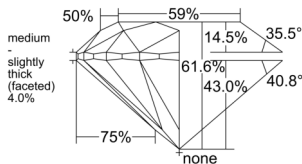

GIA®

FACSIMILE

GIA REPORT 2514132241

Verify this report at GIA.edu

GIA NATURAL DIAMOND DOSSIER®

January 03, 2025
GIA Report Number 2514132241
Shape and Cutting Style ..... Round Brilliant
Measurements ..... 5.21 - 5.24 x 3.22 mm

GRADING RESULTS

Carat Weight ..... 0.55 carat
Color Grade ..... H
Clarity Grade VS1
Cut Grade ..... Excellent

ADDITIONAL GRADING INFORMATION

Polish ..... Excellent
Symmetry ..... Excellent
Fluorescence ..... Faint
Clarity Characteristics ..... Cloud, Pinpoint
Inscription(s): GIA 2514132241

PROPORTIONS

Profile to actual proportions

GRADING SCALES

GIA COLOR SCALE

COLOURLESS	D
	E
	F
	G
	H
	I
	J
NEAR COLOURLESS	K
	L
	M
	N
	O
	P
	Q
	R
	S
	T
	U
	V
	W
	X
	Y
LIGHT	Z

GIA CLARITY SCALE

FLAWLESS	INTERNAL FLAWLESS	
		FLAWLESS
VERY VERY SLIGHTLY INCLUDED	VVS₁	
	VVS₂	
VERY SLIGHTLY INCLUDED	VS₁	
	VS₂	
SLIGHTLY INCLUDED	SI₁	
	SI₂	
INCLUDED	I₁	
	I₂	
	I₃	

GIA CUT SCALE

EXCELLENT
VERY GOOD
GOOD
FAIR
POOR