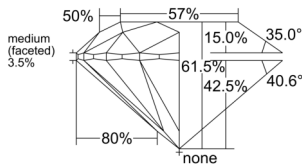

GIA®

FACSIMILE

GIA REPORT 2514134919

Verify this report at GIA.edu

GIA NATURAL DIAMOND DOSSIER®

January 07, 2025
GIA Report Number 2514134919
Shape and Cutting Style ..... Round Brilliant
Measurements ..... 4.73 - 4.77 x 2.92 mm

GRADING RESULTS

Carat Weight ..... 0.40 carat
Color Grade ..... G
Clarity Grade VS1
Cut Grade ..... Excellent

ADDITIONAL GRADING INFORMATION

Polish ..... Excellent
Symmetry ..... Excellent
Fluorescence ..... None
Clarity Characteristics..... Crystal, Feather, Needle, Pinpoint
Inscription(s): GIA 2514134919

PROPORTIONS

Profile to actual proportions

GRADING SCALES

GIA COLOR SCALE

COLORED	D
	E
	F
	G
	H
	I
	J
NEAR COLORLESS	K
	L
FAIN	M
	N
	O
	P
VERY LIGHT	Q
	R
	S
	T
	U
	V
	W
	X
	Y
LIGHT	Z

GIA CLARITY SCALE

GIA CUT SCALE

EXCELLENT
VERY GOOD
GOOD
FAIR
POOR