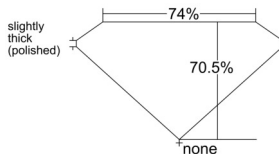

GIA®

FACSIMILE

GIA REPORT 2514164431

Verify this report at GIA.edu

GIA NATURAL DIAMOND DOSSIER®

January 09, 2025
GIA Report Number 2514164431
Shape and Cutting Style ..... Square Modified Brilliant
Measurements ..... 5.40 x 5.25 x 3.70 mm

GRADING RESULTS

Carat Weight ..... 0.91 carat
Color Grade ..... E
Clarity Grade VS2

ADDITIONAL GRADING INFORMATION

Polish ..... Excellent
Symmetry ..... Excellent
Fluorescence ..... None
Clarity Characteristics ..... Cloud, Crystal, Feather
Inscription(s): GIA 2514164431

PROPORTIONS

Profile not to actual proportions

GRADING SCALES

GIA COLOR SCALE		GIA CLARITY SCALE			
COLORLESS	D	VERY VERY SLIGHTLY INCLUDED	FLAWLESS		
	E		INTERNALLY FLAWLESS		
	F	VERY SLIGHTLY INCLUDED	VVS₁		
	G		VVS₂		
	H		VS₁		
	NEAR COLORLESS	I	SLIGHTLY INCLUDED	VS₂	
		J		SI₁	
		FAINT	K	INCLUDED	SI₂
			L		I₁
			M		I₂
VERT LIGHT	N	LIGHT	I₃		
	O				
	P				
	Q				
	R