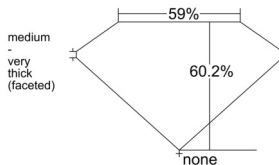

GIA®

FACSIMILE

GIA REPORT 2514175994

Verify this report at GIA.edu

GIA NATURAL DIAMOND DOSSIER®

January 09, 2025
GIA Report Number 2514175994
Shape and Cutting Style ..... Heart Brilliant
Measurements ..... 4.63 x 5.50 x 3.31 mm

GRADING RESULTS

Carat Weight ..... 0.50 carat
Color Grade ..... G
Clarity Grade SI1

ADDITIONAL GRADING INFORMATION

Polish ..... Excellent
Symmetry ..... Very Good
Fluorescence ..... None
Clarity Characteristics..... Cloud, Feather, Crystal
Inscription(s): GIA 2514175994

PROPORTIONS

Profile not to actual proportions

GRADING SCALES

GIA COLOR SCALE		GIA CLARITY SCALE	
COLORLESS	D	VERY VERY SLIGHTLY INCLUDED	FLAWLESS
	E		INTERNALLY FLAWLESS
	F		VVS₁
	G		VVS₂
	H		VS₁
	I		VS₂
	J		SI₁
	K		SI₂
	L		I₁
	M		I₂
NEAR COLORLESS	N	SLIGHTLY INCLUDED	I₃
	O		
	P		
	Q		
FAINT	R		
	S		
	T		
	U		
VERT LIGHT	V		
	W		
	X		
	Y		
LIGHT	Z