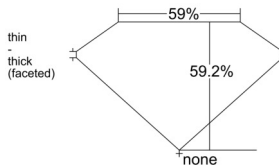

GIA®

FACSIMILE

GIA REPORT 2514182686

Verify this report at GIA.edu

GIA NATURAL DIAMOND DOSSIER®

January 10, 2025
GIA Report Number 2514182686
Shape and Cutting Style ..... Heart Brilliant
Measurements ..... 4.81 x 5.60 x 3.32 mm

GRADING RESULTS

Carat Weight ..... 0.50 carat
Color Grade ..... E
Clarity Grade VS2

ADDITIONAL GRADING INFORMATION

Polish ..... Excellent
Symmetry ..... Very Good
Fluorescence ..... None
Clarity Characteristics ..... Crystal, Cloud
Inscription(s): GIA 2514182686

PROPORTIONS

Profile not to actual proportions

GRADING SCALES

GIA COLOR SCALE		GIA CLARITY SCALE	
NEAR COLORLESS	D	VERY VERY SLIGHTLY INCLUDED	FLAWLESS
	E		INTERNALLY FLAWLESS
	F		VVS₁
	G		VVS₂
	H		VS₁
	I		VS₂
	J		SI₁
	K		SI₂
	L		I₁
	M		I₂
FAINT	N	SLIGHTLY INCLUDED	I₃
	O		
	P		
	Q		
VERY LIGHT	R	INCLUDED	
	S		
	T		
	U		
	V		
	W		
LIGHT	X		
	Y		
	Z