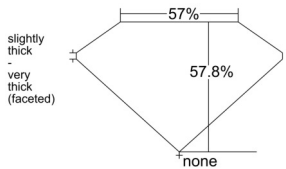

GIA®

FACSIMILE

GIA REPORT 2514190228

Verify this report at GIA.edu

GIA NATURAL DIAMOND DOSSIER®

January 13, 2025
GIA Report Number 2514190228
Shape and Cutting Style ..... Heart Brilliant
Measurements ..... 4.80 x 5.44 x 3.15 mm

GRADING RESULTS

Carat Weight ..... 0.50 carat
Color Grade ..... H
Clarity Grade SI1

ADDITIONAL GRADING INFORMATION

Polish ..... Excellent
Symmetry ..... Very Good
Fluorescence ..... None
Clarity Characteristics ..... Cloud, Feather, Crystal
Inscription(s): GIA 2514190228

PROPORTIONS

Profile not to actual proportions

GRADING SCALES

GIA COLOR SCALE		GIA CLARITY SCALE			
COLORLESS	D	VERY VERY SLIGHTLY INCLUDED	FLAWLESS		
	E		INTERNALLY FLAWLESS		
	F	VERY SLIGHTLY INCLUDED	VVS₁		
	G		VVS₂		
	H		VS₁		
	NEAR COLORLESS	I	SLIGHTLY INCLUDED	VS₂	
		J		SI₁	
		FAINT	K	INCLUDED	SI₂
			L		I₁
			M		I₂
VERT LIGHT	N	LIGHT	I₃		
	O				
	P				
	Q				
	R