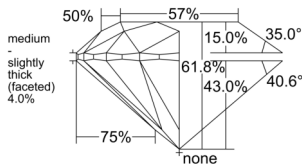

GIA®

FACSIMILE

GIA REPORT 2514196594

Verify this report at GIA.edu

GIA NATURAL DIAMOND DOSSIER®

January 14, 2025
GIA Report Number 2514196594
Shape and Cutting Style ..... Round Brilliant
Measurements ..... 4.70 - 4.73 x 2.91 mm

GRADING RESULTS

Carat Weight ..... 0.40 carat
Color Grade ..... H
Clarity Grade VVS1
Cut Grade ..... Excellent

ADDITIONAL GRADING INFORMATION

Polish ..... Excellent
Symmetry ..... Excellent
Fluorescence ..... Faint
Clarity Characteristics ..... Manufacturing Remnant
Inscription(s): GIA 2514196594

PROPORTIONS

Profile to actual proportions