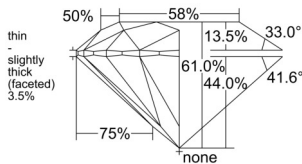

GIA®

FACSIMILE

GIA REPORT 2514206241

Verify this report at GIA.edu

GIA NATURAL DIAMOND DOSSIER®

January 23, 2025
GIA Report Number 2514206241
Shape and Cutting Style ..... Round Brilliant
Measurements ..... 3.64 - 3.69 x 2.24 mm

GRADING RESULTS

Carat Weight ..... 0.18 carat
Color Grade ..... D
Clarity Grade S11
Cut Grade ..... Very Good

ADDITIONAL GRADING INFORMATION

Polish ..... Good
Symmetry ..... Very Good
Fluorescence ..... None
Clarity Characteristics ..... Crystal
Inscription(s): GIA 2514206241

PROPORTIONS

Profile to actual proportions