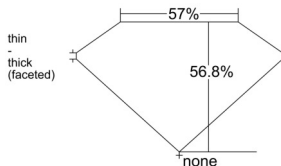

GIA®

FACSIMILE

GIA REPORT 2514220309

Verify this report at gia.edu

GIA NATURAL DIAMOND DOSSIER®

January 17, 2025
GIA Report Number 2514220309
Shape and Cutting Style ..... Heart Brilliant
Measurements ..... 5.01 x 5.65 x 3.21 mm

GRADING RESULTS

Carat Weight ..... 0.52 carat
Color Grade ..... G
Clarity Grade S11

ADDITIONAL GRADING INFORMATION

Polish ..... Excellent
Symmetry ..... Excellent
Fluorescence ..... None
Clarity Characteristics ..... Crystal, Cloud, Feather
Inscription(s): GIA 2514220309

PROPORTIONS

Profile not to actual proportions

GRADING SCALES

GIA COLOR SCALE		GIA CLARITY SCALE			
COLORLESS	D	VERY VERY SLIGHTLY INCLUDED	FLAWLESS		
	E		INTERNALLY FLAWLESS		
	F	VERY SLIGHTLY INCLUDED	VVS₁		
	G		VVS₂		
	H		VS₁		
	NEAR COLORLESS	I	SLIGHTLY INCLUDED	VS₂	
		J		S1₁	
		FAINT	K	INCLUDED	S1₂
			L		I₁
			M		I₂
VERT LIGHT	N	LIGHT	I₃		
	O				
	P				
	Q				
	R