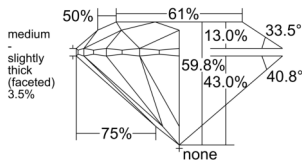

GIA®

FACSIMILE

GIA REPORT 2514237955

Verify this report at GIA.edu

GIA NATURAL DIAMOND DOSSIER®

January 20, 2025
GIA Report Number 2514237955
Shape and Cutting Style ..... Round Brilliant
Measurements ..... 4.97 - 4.98 x 2.97 mm

GRADING RESULTS

Carat Weight ..... 0.45 carat
Color Grade ..... E
Clarity Grade S11
Cut Grade ..... Excellent

ADDITIONAL GRADING INFORMATION

Polish ..... Excellent
Symmetry ..... Excellent
Fluorescence ..... Medium Blue
Clarity Characteristics ..... Cloud, Crystal
Inscription(s): GIA 2514237955

PROPORTIONS

Profile to actual proportions

GRADING SCALES

GIA COLOR SCALE	GIA CLARITY SCALE	GIA CUT SCALE	
D	FLAWLESS	EXCELLENT	
E	INTERNALLY FLAWLESS		
F		VVS₁	VERY GOOD
G	VVS₂		
H	VS₁	GOOD	
I	VS₂		
J	S1₁	FAIR	
K	S1₂		
L	I₁	POOR	
M	I₂		
N	I₃		
O			
P			
Q			
R			
S			
T			
U			
V			
W			
X			
Y			
Z