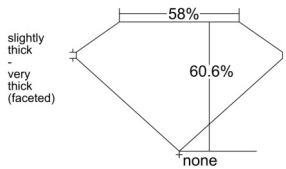

GIA®

FACSIMILE

GIA REPORT 2514250232

Verify this report at GIA.edu

GIA NATURAL DIAMOND DOSSIER®

January 22, 2025
GIA Report Number 2514250232
Shape and Cutting Style ..... Heart Brilliant
Measurements ..... 4.57 x 5.41 x 3.28 mm

GRADING RESULTS

Carat Weight ..... 0.48 carat
Color Grade ..... D
Clarity Grade SI1

ADDITIONAL GRADING INFORMATION

Polish ..... Excellent
Symmetry ..... Excellent
Fluorescence ..... None
Clarity Characteristics ..... Crystal
Inscription(s): GIA 2514250232

PROPORTIONS

Profile not to actual proportions

GRADING SCALES

GIA COLOR SCALE		GIA CLARITY SCALE			
COLORLESS	D	VERY VERY SLIGHTLY INCLUDED	FLAWLESS		
	E		INTERNALLY FLAWLESS		
	F		VVS₁		
	NEAR COLORLESS	G	VERY SLIGHTLY INCLUDED	VVS₂	
		H		VS₁	
		FAINT	I	SLIGHTLY INCLUDED	VS₂
			J		SI₁
	LIGHT	K	INCLUDED	SI₂	
		L		I₁	
		M		I₂	
N		INCLUDED	I₃		
O					
P					
Q					
R					
S					
T					
U					
V					
W					
X					
Y					
Z