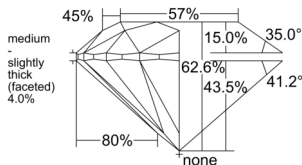

GIA®

FACSIMILE

GIA REPORT 2514252720

Verify this report at GIA.edu

GIA NATURAL DIAMOND DOSSIER®

January 21, 2025
GIA Report Number 2514252720
Shape and Cutting Style ..... Round Brilliant
Measurements ..... 4.88 - 4.91 x 3.07 mm

GRADING RESULTS

Carat Weight ..... 0.45 carat
Color Grade ..... J
Clarity Grade VS2
Cut Grade ..... Excellent

ADDITIONAL GRADING INFORMATION

Polish ..... Excellent
Symmetry ..... Excellent
Fluorescence ..... Faint
Clarity Characteristics ..... Crystal
Inscription(s): GIA 2514252720

PROPORTIONS

GRADING SCALES

GIA COLOR SCALE

COLOREDNESS	D
	E
	F
	G
	H
	I
	J
	K
	L
NEAR COLORLESS	M
	N
	O
	P
	Q
	R
	S
	T
	U
	V
	W
	X
	Y
	Z

GIA CLARITY SCALE

FLAWLESS	VERY VERY SLIGHTLY INCLUDED	VS₁	VS₂	SL₁	SL₂	I₁	I₂	I₃	
									FLAWLESS
INTERNALLY FLAWLESS	VERY SLIGHTLY INCLUDED								

GIA CUT SCALE

EXCELLENT
VERY GOOD
GOOD
FAIR
POOR