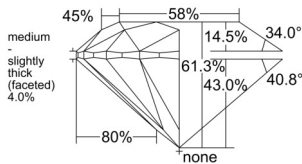

GIA®

FACSIMILE

GIA REPORT 2514273433

Verify this report at GIA.edu

GIA NATURAL DIAMOND DOSSIER®

January 27, 2025
GIA Report Number 2514273433
Shape and Cutting Style ..... Round Brilliant
Measurements ..... 4.30 - 4.33 x 2.65 mm

GRADING RESULTS

Carat Weight ..... 0.30 carat
Color Grade ..... F
Clarity Grade S11
Cut Grade ..... Excellent

ADDITIONAL GRADING INFORMATION

Polish ..... Excellent
Symmetry ..... Excellent
Fluorescence ..... None
Clarity Characteristics ..... Feather
Inscription(s): GIA 2514273433

PROPORTIONS

GRADING SCALES

GIA
COLOR
SCALE

COLOURESS	D
	E
	F
	G
	H
	I
	J
NEAR COLOURESS	K
	L
FAIN	M
	N
	O
	P
VERY LIGHT	Q
	R
	S
	T
	U
	V
LIGHT	W
	X
	Y
	Z

GIA
CLARITY
SCALE

VERY VERY SLIGHTLY INCLUDED	FLAWLESS
	INTERNALLY FLAWLESS
VERY SLIGHTLY INCLUDED	VVS₁
	VVS₂
SLIGHTLY INCLUDED	VS₁
	VS₂
INCLUDED	S1₁
	S1₂
	I₁
	I₂
	I₃

GIA
CUT
SCALE

EXCELLENT
VERY GOOD
GOOD
FAIR
POOR