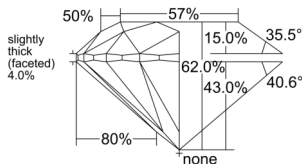

GIA®

FACSIMILE

GIA NATURAL DIAMOND DOSSIER®

January 24, 2025
GIA Report Number 2514275114
Shape and Cutting Style ..... Round Brilliant
Measurements ..... 5.63 - 5.67 x 3.50 mm

GRADING RESULTS

Carat Weight ..... 0.70 carat
Color Grade I
Clarity Grade VS1
Cut Grade ..... Excellent

ADDITIONAL GRADING INFORMATION

Polish ..... Excellent
Symmetry ..... Excellent
Fluorescence ..... None
Clarity Characteristics..Crystal, Cloud, Pinpoint, Indented Natural
Inspection(s): GIA 2514275114

GIA REPORT 2514275114

Verify this report at GIA.edu

PROPORTIONS

Profile to actual proportions

GRADING SCALES

GIA COLOR SCALE	GIA CLARITY SCALE	GIA CUT SCALE	
D	FLAWLESS	EXCELLENT	
E	INTERNALLY FLAWLESS		
F		VVS₁	VERY GOOD
G	VVS₂		
H	VS₁	GOOD	
I	VS₂		
J	SI₁	FAIR	
K	SI₂		
L	I₁	POOR	
M	I₂		
N	I₃		
O			
P			
Q			
R			
S			
T			
U			
V			
W			
X			
Y			
Z