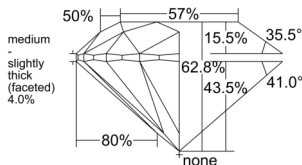

GIA®

FACSIMILE

GIA NATURAL DIAMOND DOSSIER®

January 28, 2025
GIA Report Number 2514296274
Shape and Cutting Style ..... Round Brilliant
Measurements ..... 6.20 - 6.25 x 3.91 mm

GRADING RESULTS

Carat Weight ..... 0.94 carat
Color Grade ..... J
Clarity Grade VS2
Cut Grade ..... Excellent

ADDITIONAL GRADING INFORMATION

Polish ..... Excellent
Symmetry ..... Excellent
Fluorescence ..... None
Clarity Characteristics ..... Crystal
Inscription(s): GIA 2514296274

GIA REPORT 2514296274

Verify this report at GIA.edu

PROPORTIONS

Profile to actual proportions