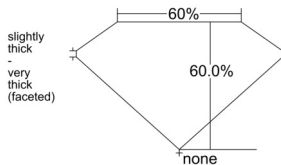

GIA®

FACSIMILE

GIA REPORT 2514334833

Verify this report at GIA.edu

GIA NATURAL DIAMOND DOSSIER®

February 03, 2025
GIA Report Number 2514334833
Shape and Cutting Style ..... Heart Brilliant
Measurements ..... 3.91 x 4.63 x 2.78 mm

GRADING RESULTS

Carat Weight ..... 0.30 carat
Color Grade ..... D
Clarity Grade VVS1

ADDITIONAL GRADING INFORMATION

Polish ..... Excellent
Symmetry ..... Very Good
Fluorescence ..... Faint
Clarity Characteristics ..... Cavity
Inscription(s): GIA 2514334833

PROPORTIONS

Profile not to actual proportions

GRADING SCALES

GIA COLOR SCALE		GIA CLARITY SCALE			
COLORLESS	D	VERY VERY SLIGHTLY INCLUDED	FLAWLESS		
	E		INTERNALLY FLAWLESS		
	F	VERY SLIGHTLY INCLUDED	VVS₁		
	G		VVS₂		
	H		VS₁		
	NEAR COLORLESS	I	SLIGHTLY INCLUDED	VS₂	
		J		SI₁	
		FAINT	K	INCLUDED	SI₂
			L		I₁
			M		I₂
VERT LIGHT	N	INCLUDED	I₃		
	O				
	P				
	Q				
	R				
LIGHT	S				
	T				
	U				
	V				
	W				
	X				
Y					
Z