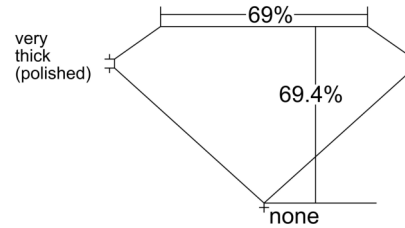

GIA NATURAL DIAMOND GRADING REPORT

February 03, 2025

GIA Report Number 2514336148

Shape and Cutting Style Square Emerald Cut

Measurements 5.43 x 5.42 x 3.76 mm

GRADING RESULTS

Carat Weight 1.01 carat

Color Grade L

Clarity Grade SI1

ADDITIONAL GRADING INFORMATION

Polish Excellent

Symmetry Excellent

Fluorescence Faint

Inscription(s): GIA 2514336148

Comments: Pinpoints, clouds and internal graining are not shown.

PROPORTIONS

Profile not to actual proportions

CLARITY CHARACTERISTICS

KEY TO SYMBOLS*

- Crystal
- ~ Feather
- ∧ Needle

* Red symbols denote internal characteristics (inclusions). Green or black symbols denote external characteristics (blemishes). Diagram is an approximate representation of the diamond, and symbols shown indicate type, position, and approximate size of clarity characteristics. All clarity characteristics may not be shown. Details of finish are not shown.