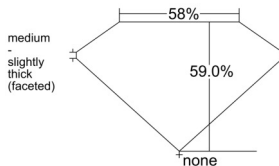

GIA®

FACSIMILE

GIA REPORT 2514337153

Verify this report at GIA.edu

GIA NATURAL DIAMOND DOSSIER®

January 31, 2025
GIA Report Number 2514337153
Shape and Cutting Style ..... Heart Brilliant
Measurements ..... 4.42 x 5.19 x 3.06 mm

GRADING RESULTS

Carat Weight ..... 0.40 carat
Color Grade ..... D
Clarity Grade VS2

ADDITIONAL GRADING INFORMATION

Polish ..... Excellent
Symmetry ..... Very Good
Fluorescence ..... None
Clarity Characteristics ..... Feather, Crystal
Inscription(s): GIA 2514337153

PROPORTIONS

Profile not to actual proportions

GRADING SCALES

GIA COLOR SCALE		GIA CLARITY SCALE			
COLORLESS	D	VERY VERY SLIGHTLY INCLUDED	FLAWLESS		
	E		INTERNALLY FLAWLESS		
	F	VERY SLIGHTLY INCLUDED	VVS₁		
	G		VVS₂		
	H		VS₁		
	NEAR COLORLESS	I	SLIGHTLY INCLUDED	VS₂	
		J		SI₁	
		FAINT	K	INCLUDED	SI₂
			L		I₁
			M		I₂
VERT LIGHT	N	LIGHT	I₃		
	O				
	P				
	Q				
	R