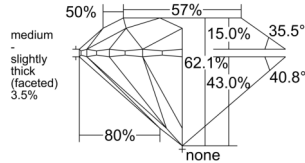

GIA®

FACSIMILE

GIA REPORT 2514347571

Verify this report at GIA.edu

GIA NATURAL DIAMOND DOSSIER®

February 03, 2025
GIA Report Number 2514347571
Shape and Cutting Style ..... Round Brilliant
Measurements ..... 5.95 - 5.97 x 3.70 mm

GRADING RESULTS

Carat Weight ..... 0.81 carat
Color Grade ..... H
Clarity Grade VVS1
Cut Grade ..... Excellent

ADDITIONAL GRADING INFORMATION

Polish ..... Excellent
Symmetry ..... Excellent
Fluorescence ..... None
Clarity Characteristics ..... Pinpoint
Inscription(s): GIA 2514347571

PROPORTIONS

GRADING SCALES

GIA COLOR SCALE	GIA CLARITY SCALE	GIA CUT SCALE
COLOURLESS	FLAWLESS	EXCELLENT
D	FLAWLESS	
E	INTERNALLY FLAWLESS	VERY GOOD
F	VVS₁	
G	VVS₂	GOOD
H	VS₁	
I	VS₂	FAIR
J	SI₁	
K	SI₂	POOR
L	I₁	
M	I₂	
N	I₃	
O		
P		
Q		
R		
S		
T		
U		
V		
W		
X		
Y		
Z