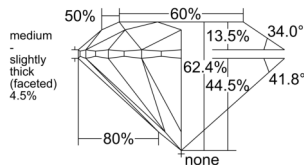

GIA®

FACSIMILE

GIA REPORT 2514372399

Verify this report at GIA.edu

GIA NATURAL DIAMOND DOSSIER®

February 06, 2025
GIA Report Number 2514372399
Shape and Cutting Style ..... Round Brilliant
Measurements ..... 5.06 - 5.10 x 3.17 mm

GRADING RESULTS

Carat Weight ..... 0.50 carat
Color Grade ..... G
Clarity Grade VVS1
Cut Grade ..... Excellent

ADDITIONAL GRADING INFORMATION

Polish ..... Excellent
Symmetry ..... Excellent
Fluorescence ..... Faint
Clarity Characteristics ..... Pinpoint
Inscription(s): GIA 2514372399

PROPORTIONS

Profile to actual proportions