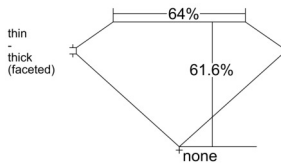

GIA®

FACSIMILE

GIA REPORT 2514378732

Verify this report at GIA.edu

GIA NATURAL DIAMOND DOSSIER®

February 07, 2025
GIA Report Number 2514378732
Shape and Cutting Style ..... Heart Brilliant
Measurements ..... 4.50 x 5.21 x 3.21 mm

GRADING RESULTS

Carat Weight ..... 0.43 carat
Color Grade ..... E
Clarity Grade VVS1

ADDITIONAL GRADING INFORMATION

Polish ..... Excellent
Symmetry ..... Excellent
Fluorescence ..... None
Clarity Characteristics ..... Pinpoint, Feather
Inscription(s): GIA 2514378732

PROPORTIONS

Profile not to actual proportions

GRADING SCALES

GIA COLOR SCALE		GIA CLARITY SCALE			
COLORLESS	D	VERY VERY SLIGHTLY INCLUDED	FLAWLESS		
	E		INTERNALLY FLAWLESS		
	F	VERY SLIGHTLY INCLUDED	VVS₁		
	G		VVS₂		
	H		VS₁		
	NEAR COLORLESS	I	SLIGHTLY INCLUDED	VS₂	
		J		SI₁	
		FAINT	K	INCLUDED	SI₂
			L		I₁
			M		I₂
VERT LIGHT	N	INCLUDED	I₃		
	O				
	P				
	Q				
	R				
	S				
	T				
LIGHT	U				
	V				
	W				
	X				
Y					
Z