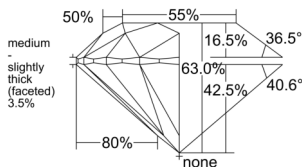

GIA®

FACSIMILE

GIA REPORT 2514387943

Verify this report at GIA.edu

GIA NATURAL DIAMOND DOSSIER®

February 10, 2025
GIA Report Number 2514387943
Shape and Cutting Style ..... Round Brilliant
Measurements ..... 4.93 - 4.95 x 3.11 mm

GRADING RESULTS

Carat Weight ..... 0.47 carat
Color Grade ..... E
Clarity Grade S11
Cut Grade ..... Excellent

ADDITIONAL GRADING INFORMATION

Polish ..... Excellent
Symmetry ..... Excellent
Fluorescence ..... Medium Blue
Clarity Characteristics ..... Cloud, Crystal
Inscription(s): GIA 2514387943

PROPORTIONS

Profile to actual proportions