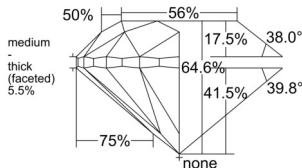

GIA®

FACSIMILE

GIA REPORT 2514537896

Verify this report at GIA.edu

GIA NATURAL DIAMOND DOSSIER®

February 28, 2025
GIA Report Number 2514537896
Shape and Cutting Style ..... Round Brilliant
Measurements ..... 5.48 - 5.53 x 3.55 mm

GRADING RESULTS

Carat Weight ..... 0.70 carat
Color Grade ..... G
Clarity Grade VS1
Cut Grade ..... Very Good

ADDITIONAL GRADING INFORMATION

Polish ..... Excellent
Symmetry ..... Very Good
Fluorescence ..... Strong Blue
Clarity Characteristics... Crystal, Indented Natural, Cavity, Needle
Inscription(s): GIA 2514537896

PROPORTIONS

Profile to actual proportions

GRADING SCALES

GIA COLOR SCALE

COLORLESS	D
	E
	F
	G
	H
	I
	J
NEAR COLORLESS	K
	L
Faint	M
	N
	O
	P
	R
	S
	T
	U
	V
	W
	X
	Y
Light	Z

GIA CLARITY SCALE

FLAWLESS	VERY VERY SLIGHTLY INCLUDED	VVS₁	
			VVS₂
INTERNALLY FLAWLESS	VERY SLIGHTLY INCLUDED	VS₁	
		VS₂	
SLIGHTLY INCLUDED	INCLUDED	I₁	
		I₂	
		I₃	

GIA CUT SCALE

EXCELLENT
VERY GOOD
GOOD
FAIR
POOR