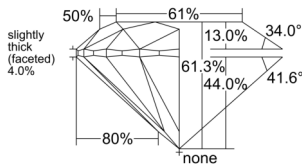

GIA®

FACSIMILE

GIA REPORT 2514652740

Verify this report at GIA.edu

GIA NATURAL DIAMOND DOSSIER®

March 18, 2025
GIA Report Number 2514652740
Shape and Cutting Style ..... Round Brilliant
Measurements ..... 4.64 - 4.68 x 2.86 mm

GRADING RESULTS

Carat Weight ..... 0.38 carat
Color Grade ..... F
Clarity Grade VS1
Cut Grade ..... Excellent

ADDITIONAL GRADING INFORMATION

Polish ..... Excellent
Symmetry ..... Excellent
Fluorescence ..... Faint
Clarity Characteristics ..... Feather, Needle, Pinpoint
Inspection(s): GIA 2514652740

PROPORTIONS

Profile to actual proportions