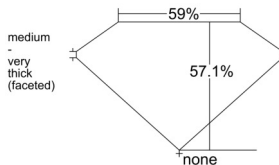

GIA®

FACSIMILE

GIA REPORT 2514745253

Verify this report at GIA.edu

GIA NATURAL DIAMOND DOSSIER®

March 27, 2025
GIA Report Number 2514745253
Shape and Cutting Style ..... Heart Brilliant
Measurements ..... 4.98 x 5.57 x 3.18 mm

GRADING RESULTS

Carat Weight ..... 0.50 carat
Color Grade ..... D
Clarity Grade VS2

ADDITIONAL GRADING INFORMATION

Polish ..... Very Good
Symmetry ..... Excellent
Fluorescence ..... Faint
Clarity Characteristics ..... Crystal, Cloud, Needle
Inscription(s): GIA 2514745253

PROPORTIONS

Profile not to actual proportions

GRADING SCALES

GIA COLOR SCALE		GIA CLARITY SCALE			
COLORLESS	D	VERY VERY SLIGHTLY INCLUDED	FLAWLESS		
	E		INTERNALLY FLAWLESS		
	F	VERY SLIGHTLY INCLUDED	VVS₁		
	G		VVS₂		
	H		VS₁		
	NEAR COLORLESS	I	SLIGHTLY INCLUDED	VS₂	
		J		SI₁	
		FAINT	K	INCLUDED	SI₂
			L		I₁
			M		I₂
VERT LIGHT	N	LIGHT	I₃		
	O				
	P				
	Q				
	R				
	S				
	T				
LIGHT	U				
	V				
	W				
	X				
Y					
Z