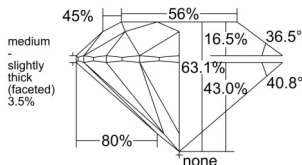

GIA®

FACSIMILE

GIA REPORT 2514869521

Verify this report at GIA.edu

GIA NATURAL DIAMOND DOSSIER®

April 11, 2025
GIA Report Number 2514869521
Shape and Cutting Style ..... Round Brilliant
Measurements ..... 5.35 - 5.40 x 3.39 mm

GRADING RESULTS

Carat Weight ..... 0.61 carat
Color Grade ..... G
Clarity Grade VS1
Cut Grade ..... Excellent

ADDITIONAL GRADING INFORMATION

Polish ..... Excellent
Symmetry ..... Excellent
Fluorescence ..... None
Clarity Characteristics ..... Cloud, Needle, Pinpoint
Inscription(s): GIA 2514869521

PROPORTIONS

GRADING SCALES

GIA COLOR SCALE

COLORLESS	D
	E
	F
	G
	H
	I
	J
NEAR COLORLESS	K
	L
FAIN	M
	N
	O
	P
	Q
VERY LIGHT	R
	S
	T
	U
	V
	W
	X
	Y
LIGHT	Z

GIA CLARITY SCALE

FLAWLESS	INTERNAL FLAWLESS	
		FLAWLESS
VERY VERY SLIGHTLY INCLUDED	VVS₁	
	VVS₂	
VERY SLIGHTLY INCLUDED	VS₁	
	VS₂	
SLIGHTLY INCLUDED	SI₁	
	SI₂	
INCLUDED	I₁	
	I₂	
	I₃	

GIA CUT SCALE

EXCELLENT
VERY GOOD
GOOD
FAIR
POOR