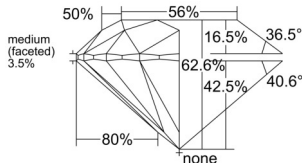

GIA®

FACSIMILE

GIA NATURAL DIAMOND DOSSIER®

April 14, 2025
GIA Report Number 2514875240
Shape and Cutting Style ..... Round Brilliant
Measurements ..... 4.57 - 4.59 x 2.87 mm

GRADING RESULTS

Carat Weight ..... 0.37 carat
Color Grade ..... E
Clarity Grade S11
Cut Grade ..... Excellent

ADDITIONAL GRADING INFORMATION

Polish ..... Excellent
Symmetry ..... Excellent
Fluorescence ..... None
Clarity Characteristics ..... Cloud
Inscription(s): GIA 2514875240

GIA REPORT 2514875240

Verify this report at GIA.edu

PROPORTIONS

Profile to actual proportions