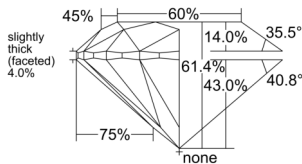

GIA®

FACSIMILE

GIA REPORT 2514922961

Verify this report at GIA.edu

GIA NATURAL DIAMOND DOSSIER®

April 18, 2025
GIA Report Number 2514922961
Shape and Cutting Style ..... Round Brilliant
Measurements ..... 4.39 - 4.42 x 2.70 mm

GRADING RESULTS

Carat Weight ..... 0.33 carat
Color Grade ..... D
Clarity Grade VVS1
Cut Grade ..... Excellent

ADDITIONAL GRADING INFORMATION

Polish ..... Excellent
Symmetry ..... Excellent
Fluorescence ..... None
Clarity Characteristics ..... Pinpoint
Inscription(s): GIA 2514922961

PROPORTIONS

Profile to actual proportions

GRADING SCALES

GIA COLOR SCALE	GIA CLARITY SCALE	GIA CUT SCALE	
D	FLAWLESS	EXCELLENT	
E	INTERNALLY FLAWLESS		
F		VVS₁	VERY GOOD
G	VVS₂		
H	VS₁	GOOD	
I	VS₂		
J	SI₁	FAIR	
K	SI₂		
L	I₁	POOR	
M	I₂		
N	I₃		
O			
P			
Q			
R			
S			
T			
U			
V			
W			
X			
Y			
Z